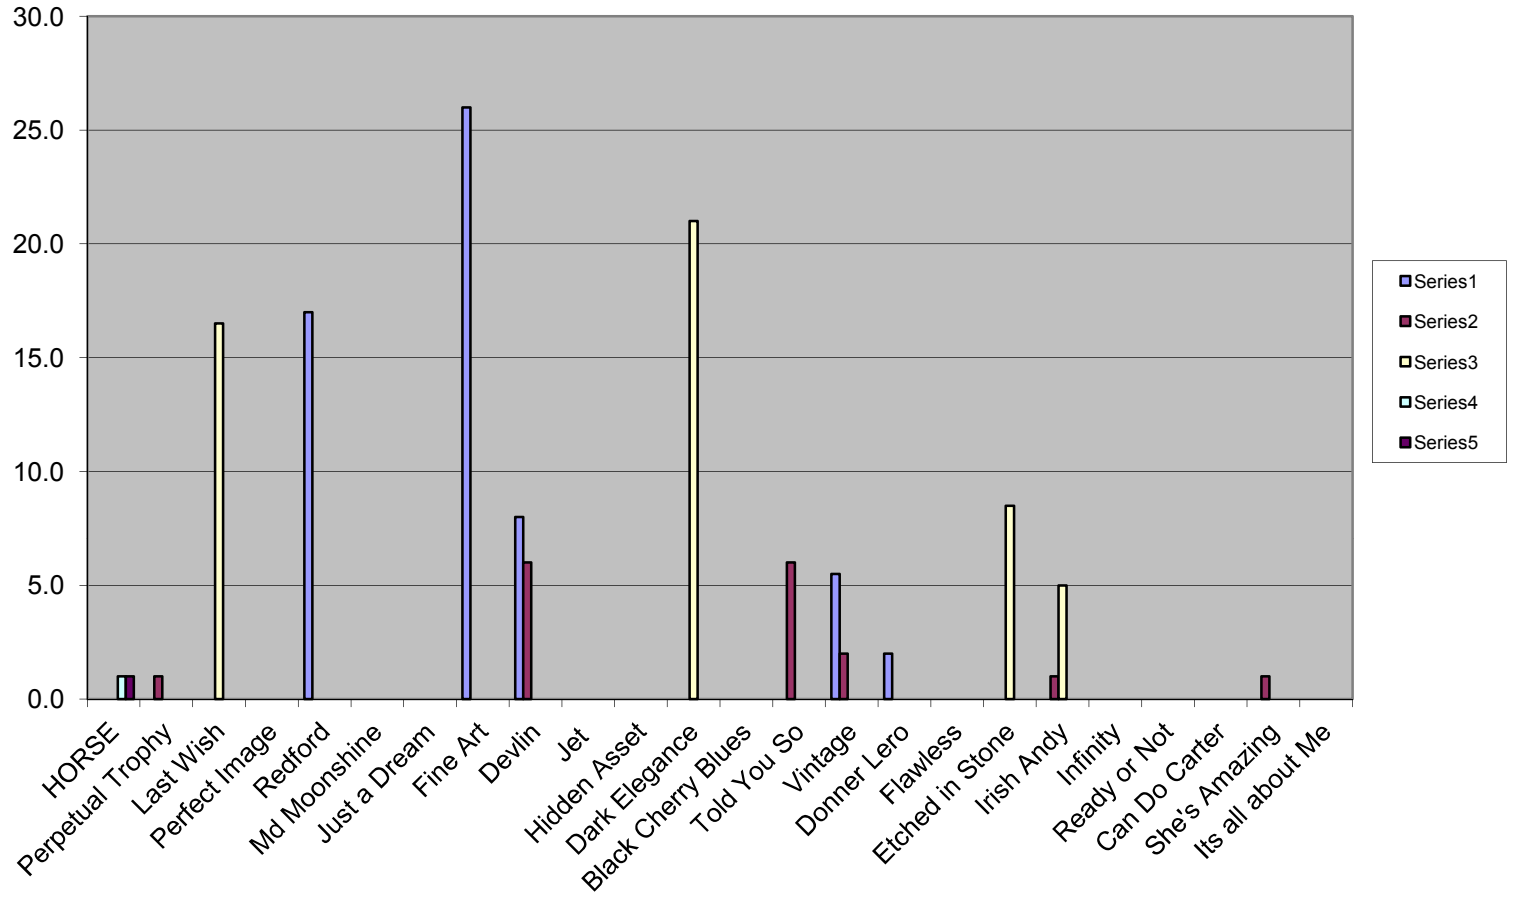

The Baddpony's